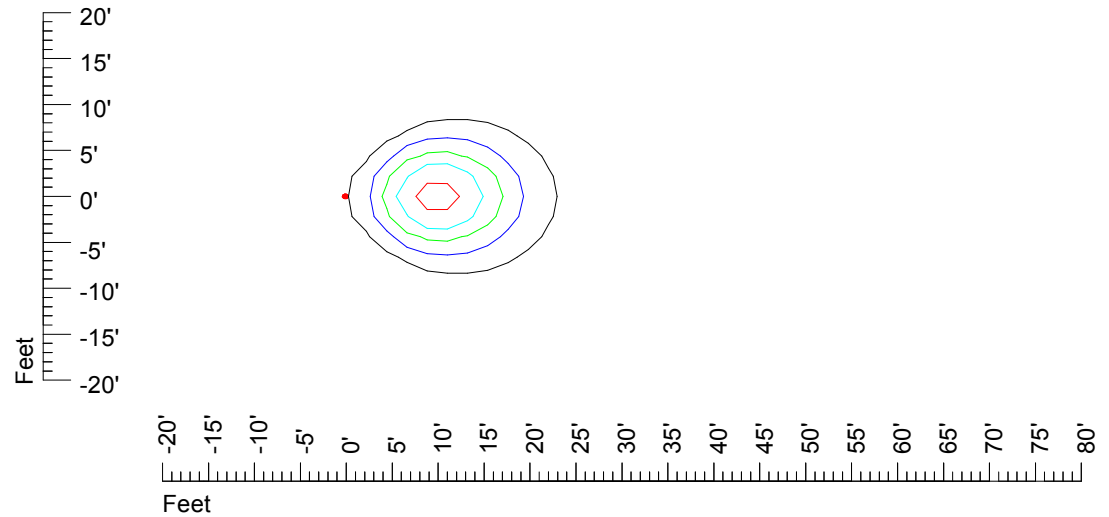

## Isoline template 11' mounting height

Isoline values — 0.1 fc — 0.25 fc — 0.5 fc — 1.0 fc — 2.0 fc

Mounting height 11' Tilt 0°

Mounting height 11' Tilt 30°

Mounting height 11' Tilt 15°

Mounting height 11' Tilt 45°