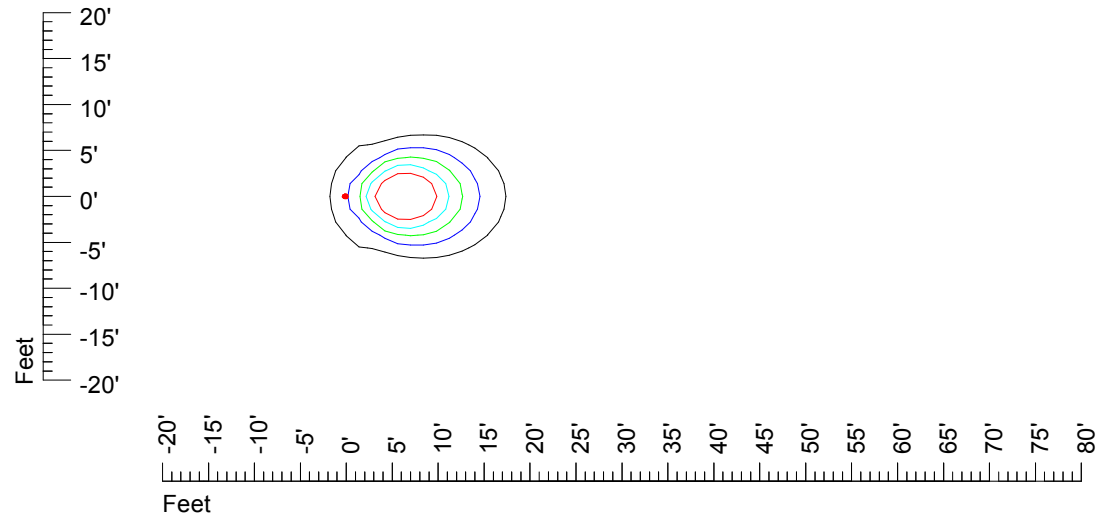

Mounting height 7' Tilt 45°