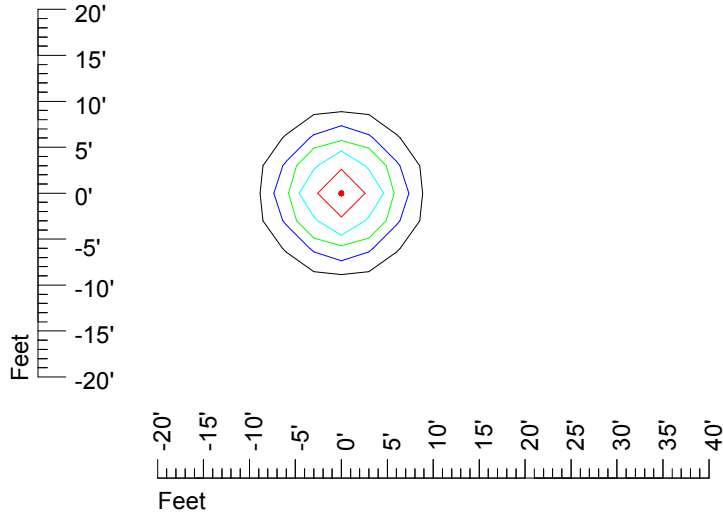

IES Photometric files MR16 LED 6v4w H369C

Isoline template 15' mounting height

Isoline values — 0.1 fc — 0.25 fc — 0.5 fc — 1.0 fc — 2.0 fc

Mounting height 15' Tilt 0°