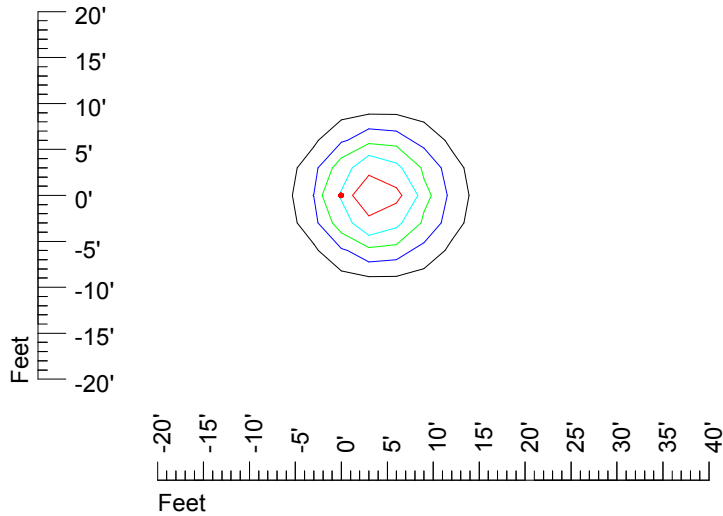

## Isoline template 15' mounting height

Isoline values — 0.1 fc — 0.25 fc — 0.5 fc — 1.0 fc — 2.0 fc

Mounting height 15' Tilt 0°

Mounting height 15' Tilt 30°

Mounting height 15' Tilt 15°

Mounting height 15' Tilt 45°