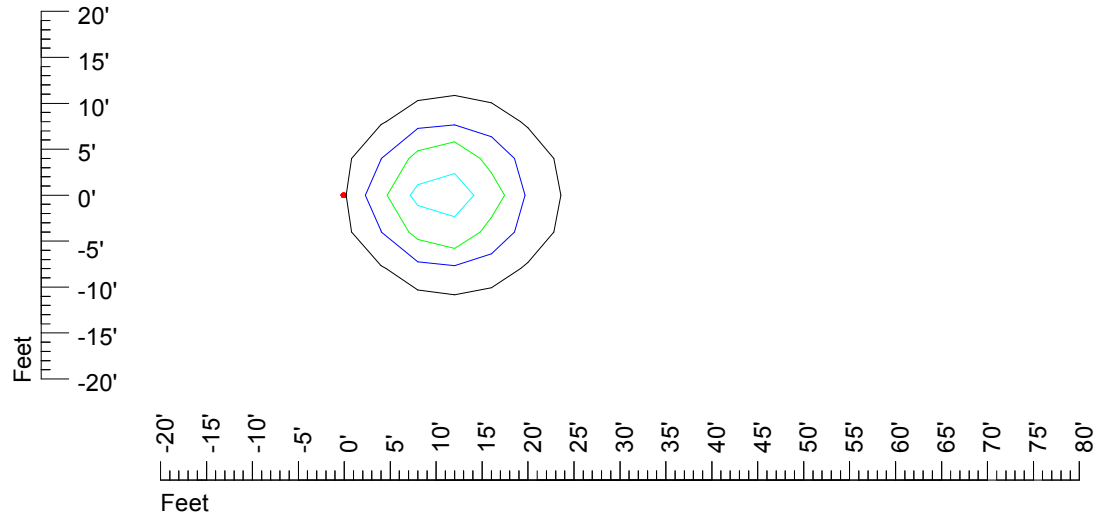

## Isoline template 20' mounting height

Isoline values — 0.1 fc — 0.25 fc — 0.5 fc — 1.0 fc — 2.0 fc

Mounting height 20' Tilt 0°

Mounting height 20' Tilt 30°

Mounting height 20' Tilt 15°

Mounting height 20' Tilt 45°