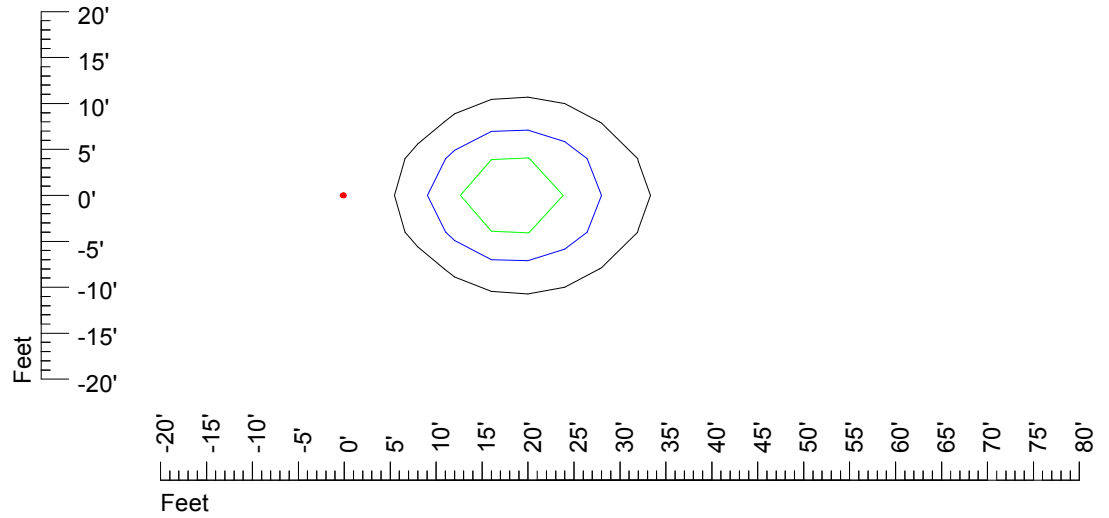

## Isoline template 20' mounting height

Isoline values — 0.1 fc — 0.25 fc — 0.5 fc — 1.0 fc — 2.0 fc

Mounting height 20' Tilt 0°

Mounting height 20' Tilt 30°

Mounting height 20' Tilt 15°

Mounting height 20' Tilt 45°