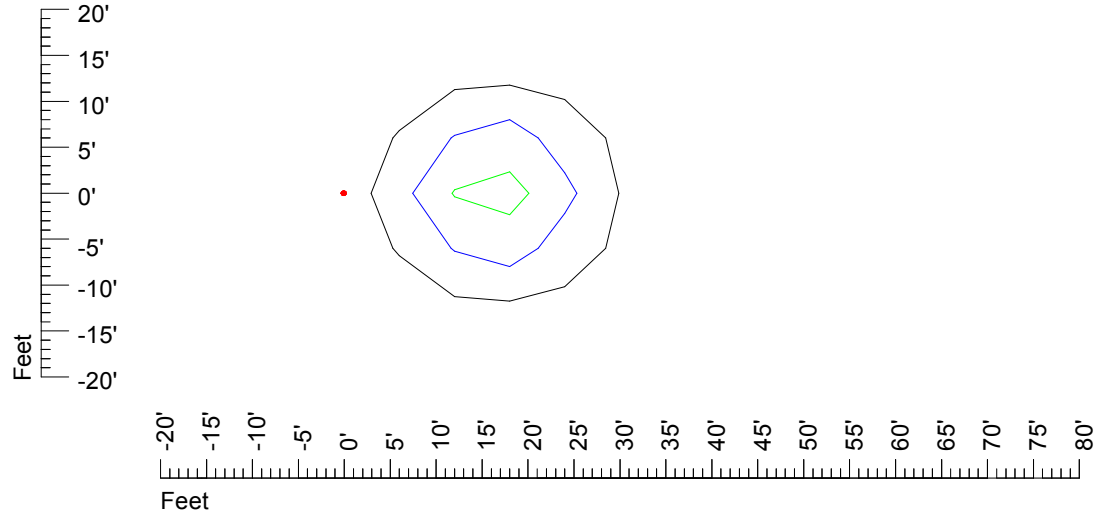

## Isoline template 25' mounting height

Isoline values — 0.1 fc — 0.25 fc — 0.5 fc — 1.0 fc — 2.0 fc

Mounting height 25' Tilt 0°

Mounting height 25' Tilt 30°

Mounting height 25' Tilt 15°

Mounting height 25' Tilt 45°

## Isoline template 30' mounting height

Isoline values — 0.1 fc — 0.25 fc — 0.5 fc — 1.0 fc — 2.0 fc

Mounting height 30' Tilt 0°

Mounting height 30' Tilt 30°

Mounting height 30' Tilt 15°

Mounting height 30' Tilt 45°