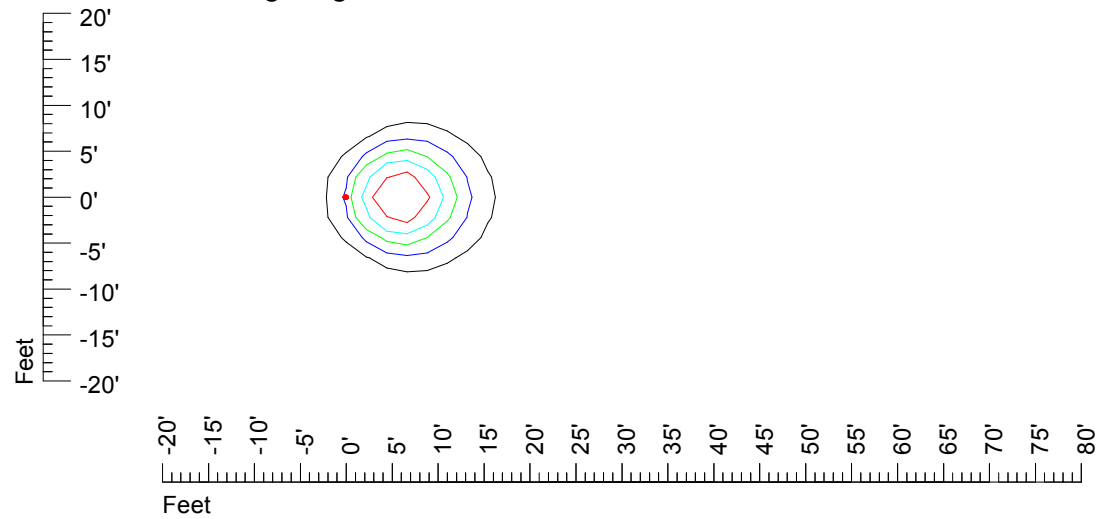

## Isoline template 11' mounting height

Isoline values — 0.1 fc — 0.25 fc — 0.5 fc — 1.0 fc — 2.0 fc

Mounting height 11' Tilt 0°

Mounting height 11' Tilt 30°

Mounting height 11' Tilt 15°

Mounting height 11' Tilt 45°