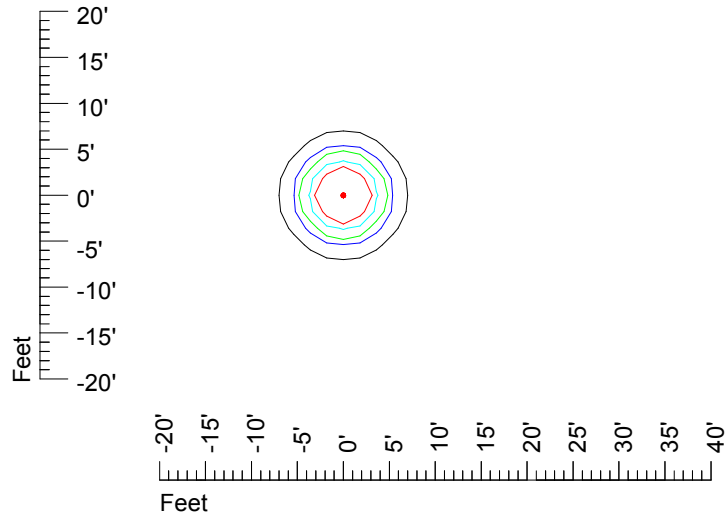

IES Photometric files MR16 LED 6v4w H369C

Isoline template 9' mounting height

Isoline values — 0.1 fc — 0.25 fc — 0.5 fc — 1.0 fc — 2.0 fc

Mounting height 9' Tilt 0°