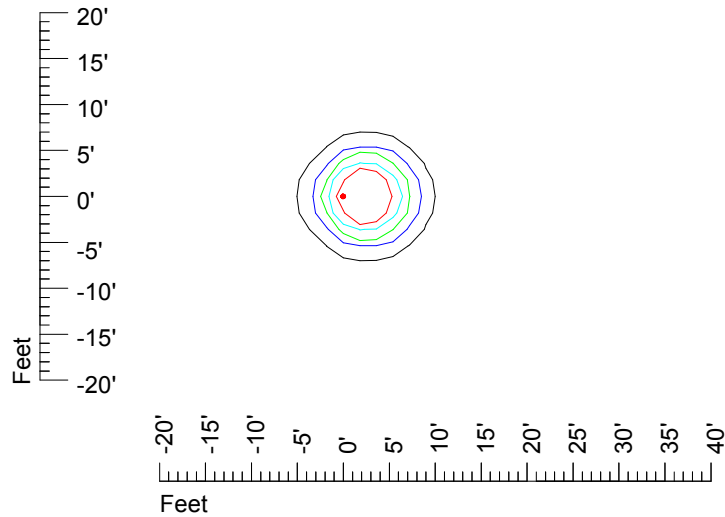

# IES Photometric files MR16 LED 6v4w H369C

Isoline template 7' mounting height

Isoline values — 0.1 fc — 0.25 fc — 0.5 fc — 1.0 fc — 2.0 fc

Mounting height 7' Tilt 0°

Mounting height 7' Tilt 30°

Mounting height 7' Tilt 15°

## Isoline template 9' mounting height

Isoline values — 0.1 fc — 0.25 fc — 0.5 fc — 1.0 fc — 2.0 fc

Mounting height 9' Tilt 0°

Mounting height 9' Tilt 30°

Mounting height 9' Tilt 15°

Mounting height 9' Tilt 45°