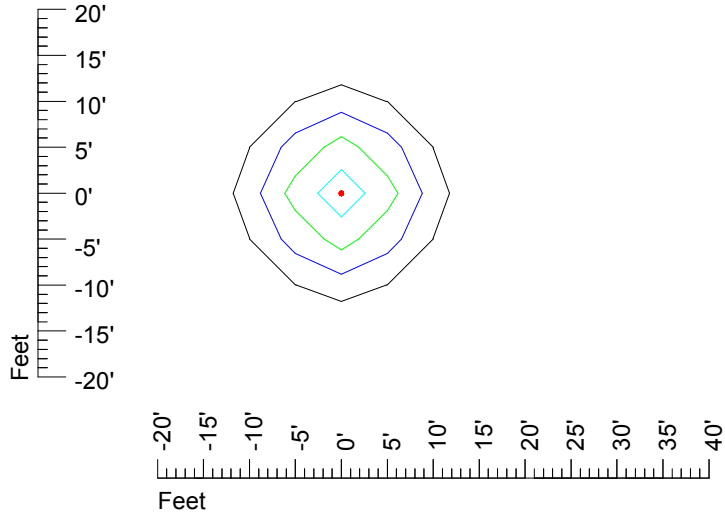

IES Photometric files MR16 LED 6v4w H369C

Isoline template 25' mounting height

Isoline values — 0.1 fc — 0.25 fc — 0.5 fc — 1.0 fc — 2.0 fc

Mounting height 25' Tilt 0°