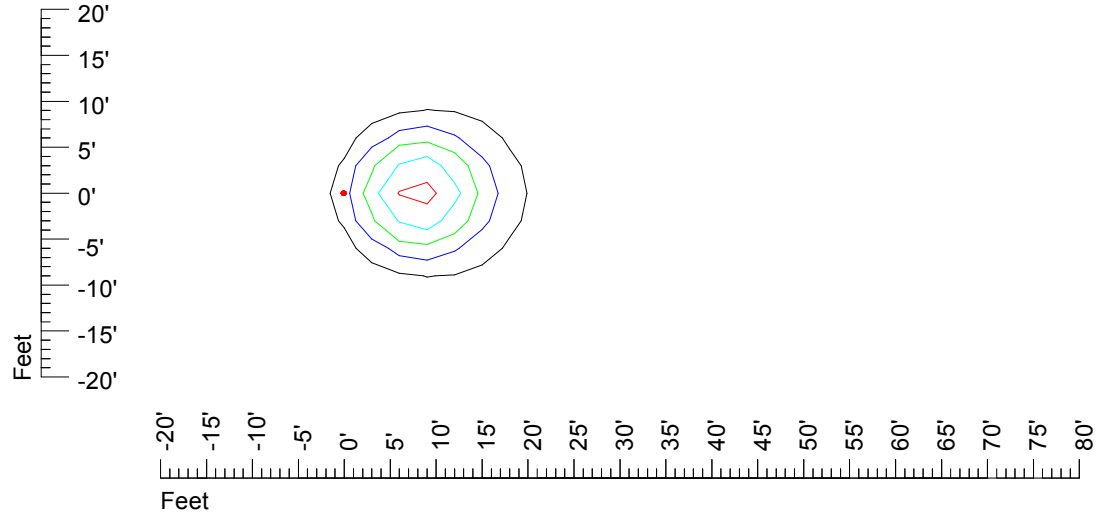

Mounting height 15' Tilt 30°