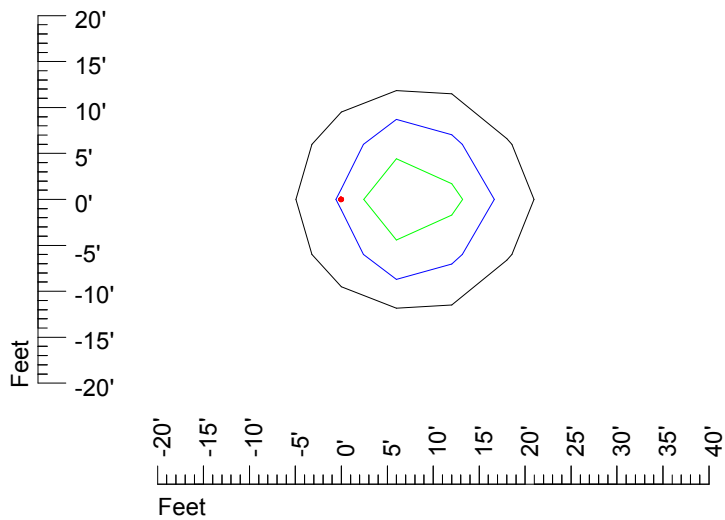

## Isoline template 25' mounting height

Isoline values — 0.1 fc — 0.25 fc — 0.5 fc — 1.0 fc — 2.0 fc

Mounting height 25' Tilt 0°

Mounting height 25' Tilt 30°

Mounting height 25' Tilt 15°

Mounting height 25' Tilt 45°

## Isoline template 30' mounting height

Isoline values — 0.1 fc — 0.25 fc — 0.5 fc — 1.0 fc — 2.0 fc

Mounting height 30' Tilt 0°

Mounting height 30' Tilt 30°

Mounting height 30' Tilt 15°

Mounting height 30' Tilt 45°