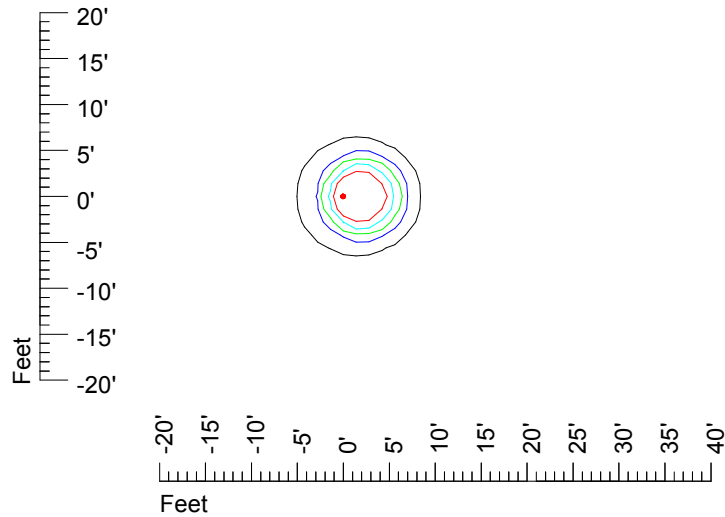

# IES Photometric files MR16 LED 6v4w H369C

Isoline template 7' mounting height

Isoline values — 0.1 fc — 0.25 fc — 0.5 fc — 1.0 fc — 2.0 fc

Mounting height 7' Tilt 0°

Mounting height 7' Tilt 30°

Mounting height 7' Tilt 15°

Mounting height 7' Tilt 45°

## Isoline template 20' mounting height

Isoline values — 0.1 fc — 0.25 fc — 0.5 fc — 1.0 fc — 2.0 fc

Mounting height 20' Tilt 0°

Mounting height 20' Tilt 30°

Mounting height 20' Tilt 15°

Mounting height 20' Tilt 45°