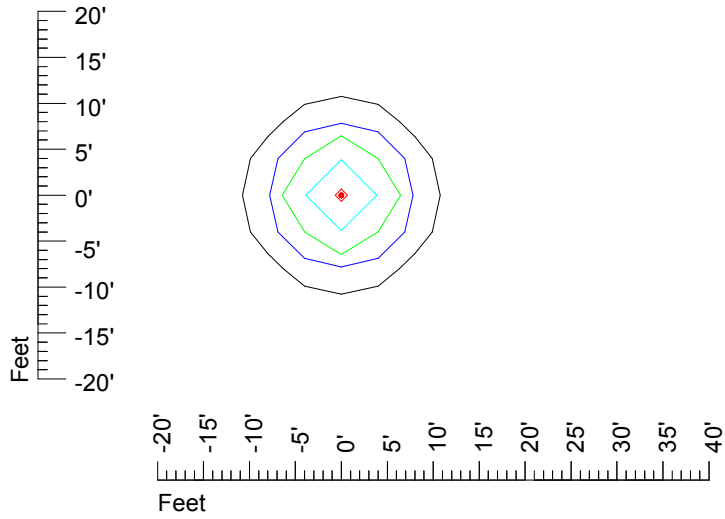

IES Photometric files MR16 LED 6v4w H369C

Isoline template 20' mounting height

Isoline values — 0.1 fc — 0.25 fc — 0.5 fc — 1.0 fc — 2.0 fc

Mounting height 20' Tilt 0°