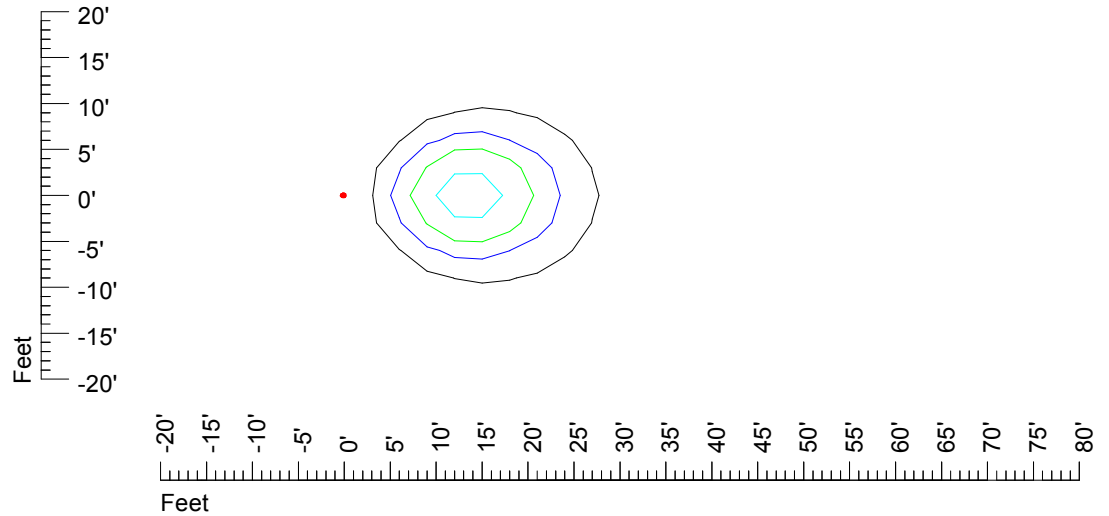

## Isoline template 15' mounting height

Isoline values — 0.1 fc — 0.25 fc — 0.5 fc — 1.0 fc — 2.0 fc

Mounting height 15' Tilt 0°

Mounting height 15' Tilt 30°

Mounting height 15' Tilt 15°

Mounting height 15' Tilt 45°