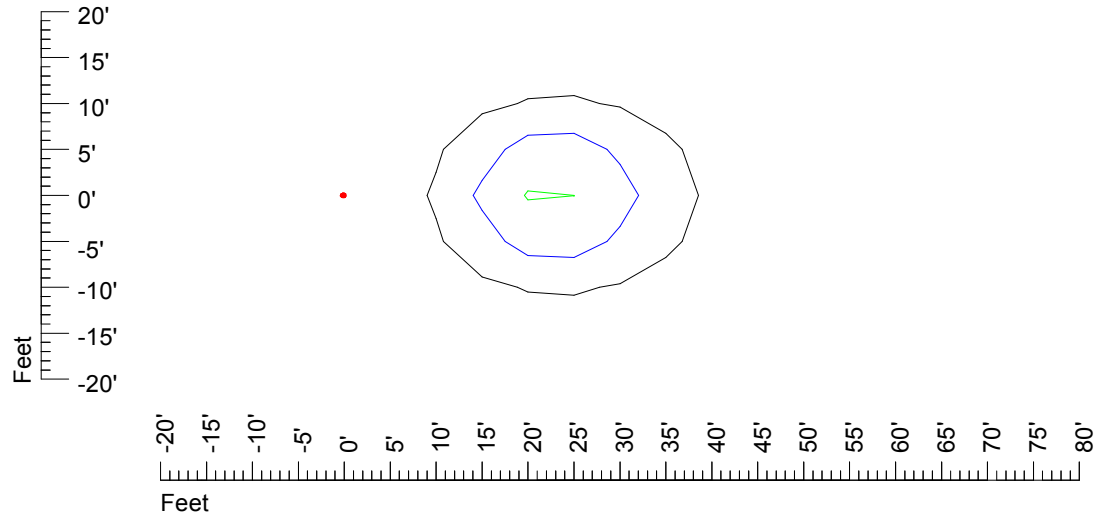

## Isoline template 25' mounting height

Isoline values — 0.1 fc — 0.25 fc — 0.5 fc — 1.0 fc — 2.0 fc

Mounting height 25' Tilt 0°

Mounting height 25' Tilt 30°

Mounting height 25' Tilt 15°

Mounting height 25' Tilt 45°