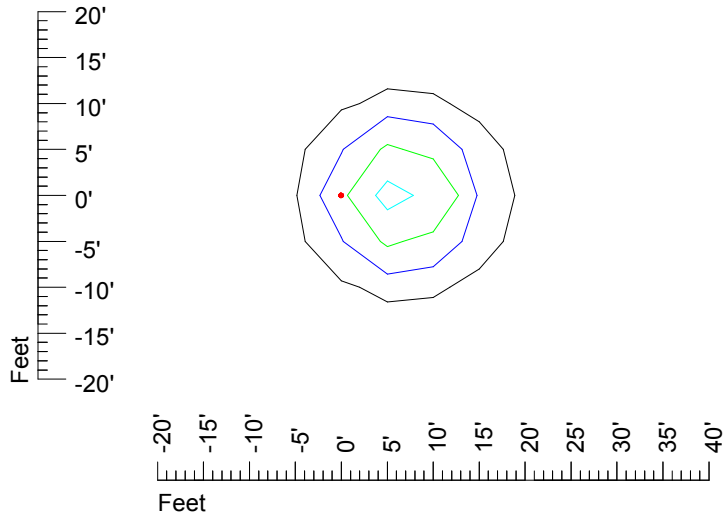

## Isoline template 25' mounting height

Isoline values — 0.1 fc — 0.25 fc — 0.5 fc — 1.0 fc — 2.0 fc

Mounting height 25' Tilt 0°

Mounting height 25' Tilt 30°

Mounting height 25' Tilt 15°

Mounting height 25' Tilt 45°