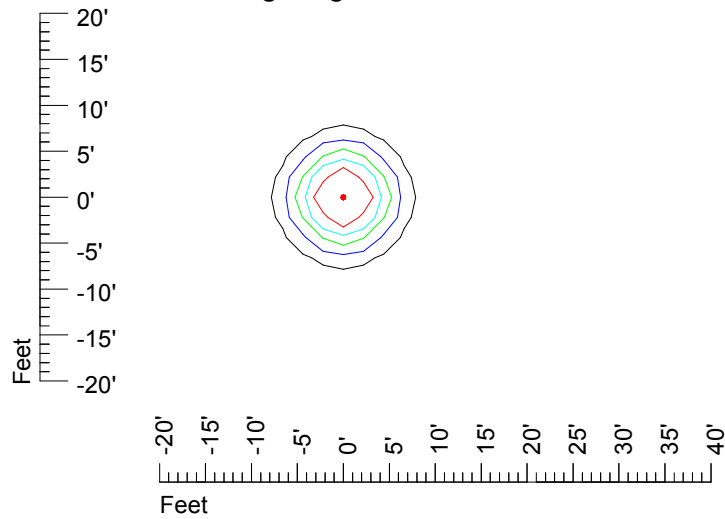

IES Photometric files MR16 LED 6v4w H369C

Isoline template 11' mounting height

Isoline values — 0.1 fc — 0.25 fc — 0.5 fc — 1.0 fc — 2.0 fc

Mounting height 11' Tilt 0°