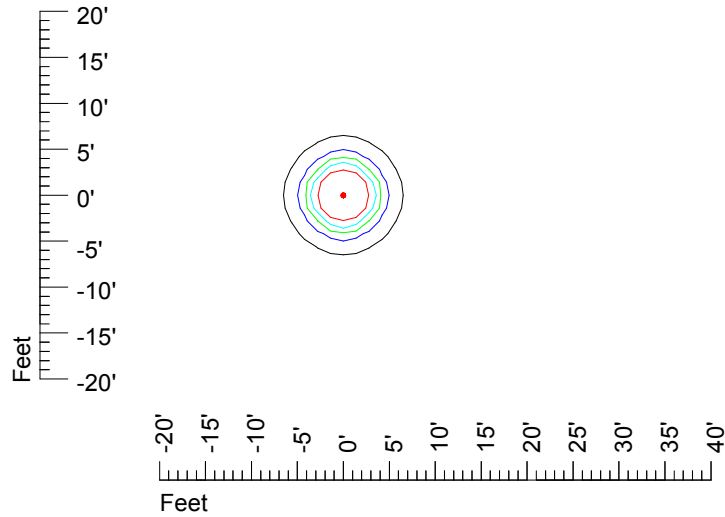

# IES Photometric files MR16 LED 6v4w H369C

Isoline template 7' mounting height

Isoline values — 0.1 fc — 0.25 fc — 0.5 fc — 1.0 fc — 2.0 fc

Mounting height 7' Tilt 0°

Mounting height 7' Tilt 30°

Mounting height 7' Tilt 15°

Mounting height 7' Tilt 45°

## Isoline template 20' mounting height

Isoline values — 0.1 fc — 0.25 fc — 0.5 fc — 1.0 fc — 2.0 fc

Mounting height 20' Tilt 0°

Mounting height 20' Tilt 30°

Mounting height 20' Tilt 15°

Mounting height 20' Tilt 45°