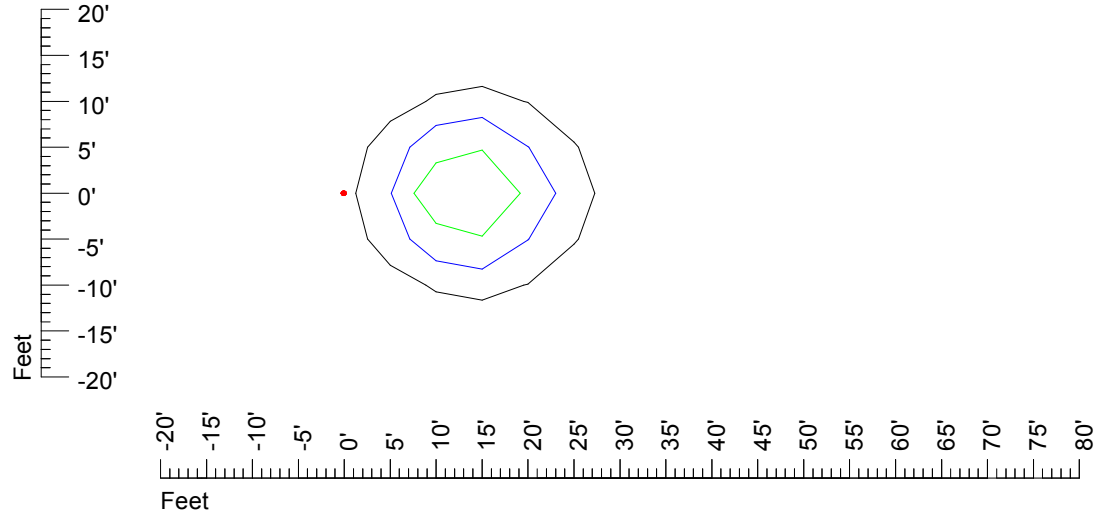

Mounting height 25' Tilt 30°