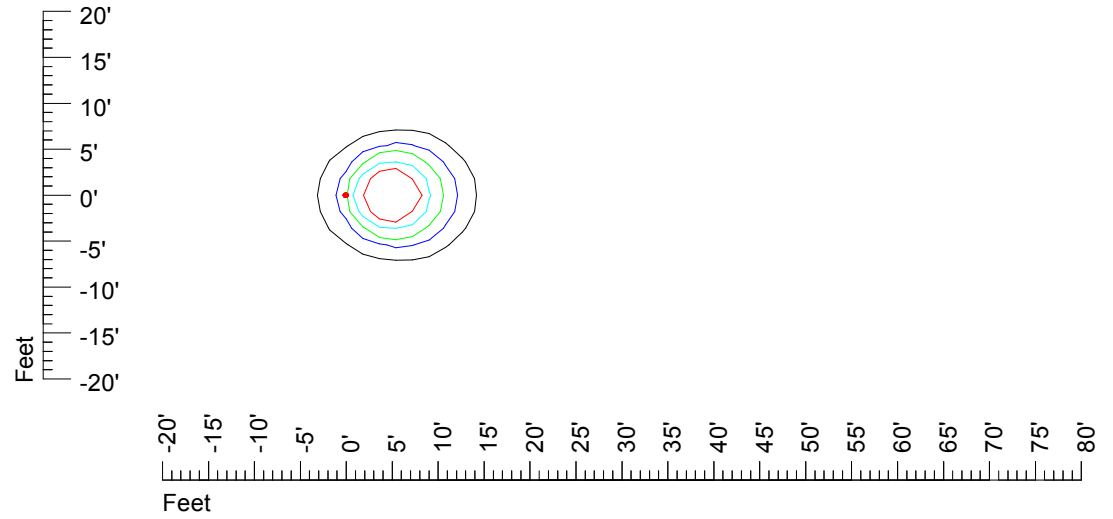

Mounting height 9' Tilt 30°