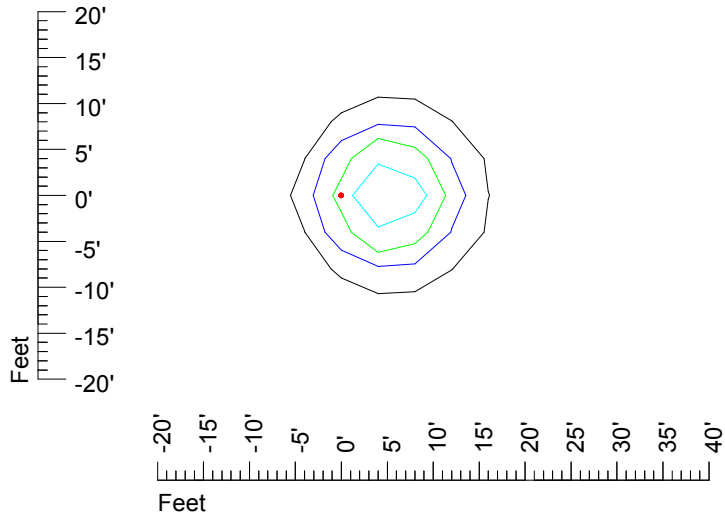

## Isoline template 20' mounting height

Isoline values — 0.1 fc — 0.25 fc — 0.5 fc — 1.0 fc — 2.0 fc

Mounting height 20' Tilt 0°

Mounting height 20' Tilt 30°

Mounting height 20' Tilt 15°

Mounting height 20' Tilt 45°