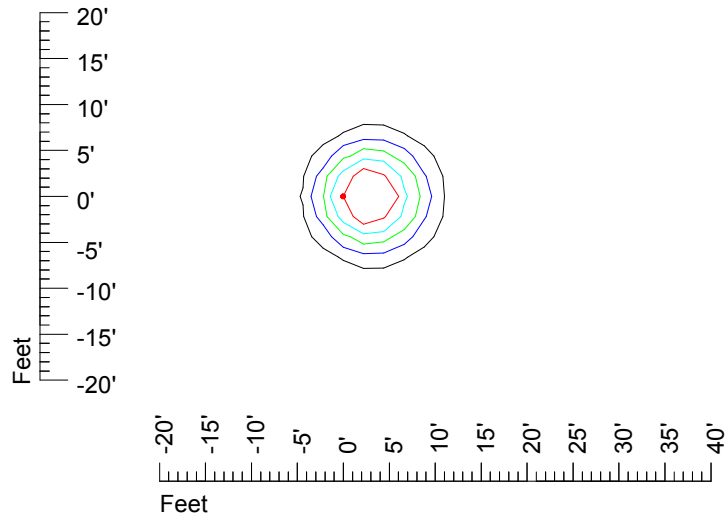

## Isoline template 11' mounting height

Isoline values — 0.1 fc — 0.25 fc — 0.5 fc — 1.0 fc — 2.0 fc

Mounting height 11' Tilt 0°

Mounting height 11' Tilt 30°

Mounting height 11' Tilt 15°

Mounting height 11' Tilt 45°