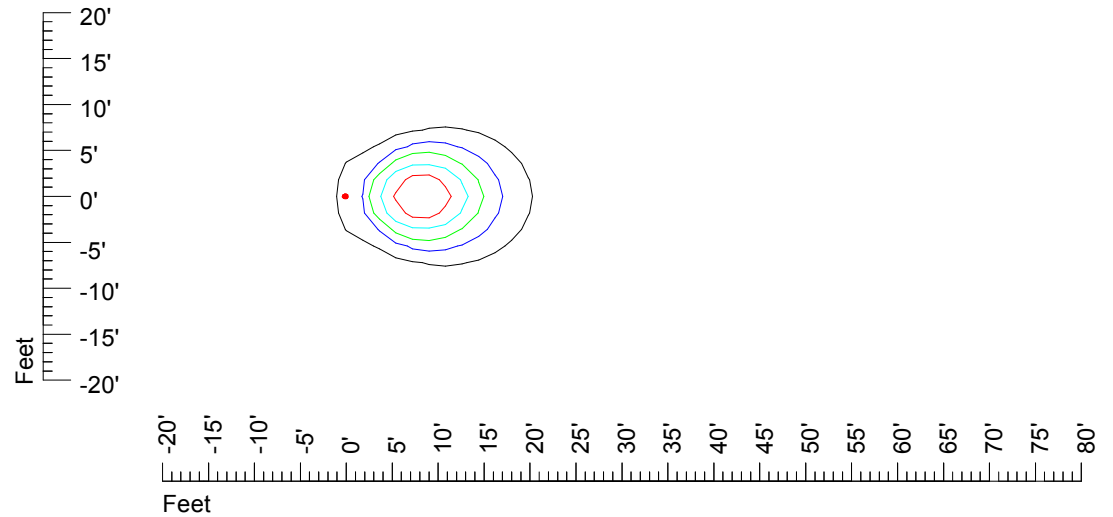

## Isoline template 9' mounting height

Isoline values — 0.1 fc — 0.25 fc — 0.5 fc — 1.0 fc — 2.0 fc

Mounting height 9' Tilt 0°

Mounting height 9' Tilt 30°

Mounting height 9' Tilt 15°

Mounting height 9' Tilt 45°